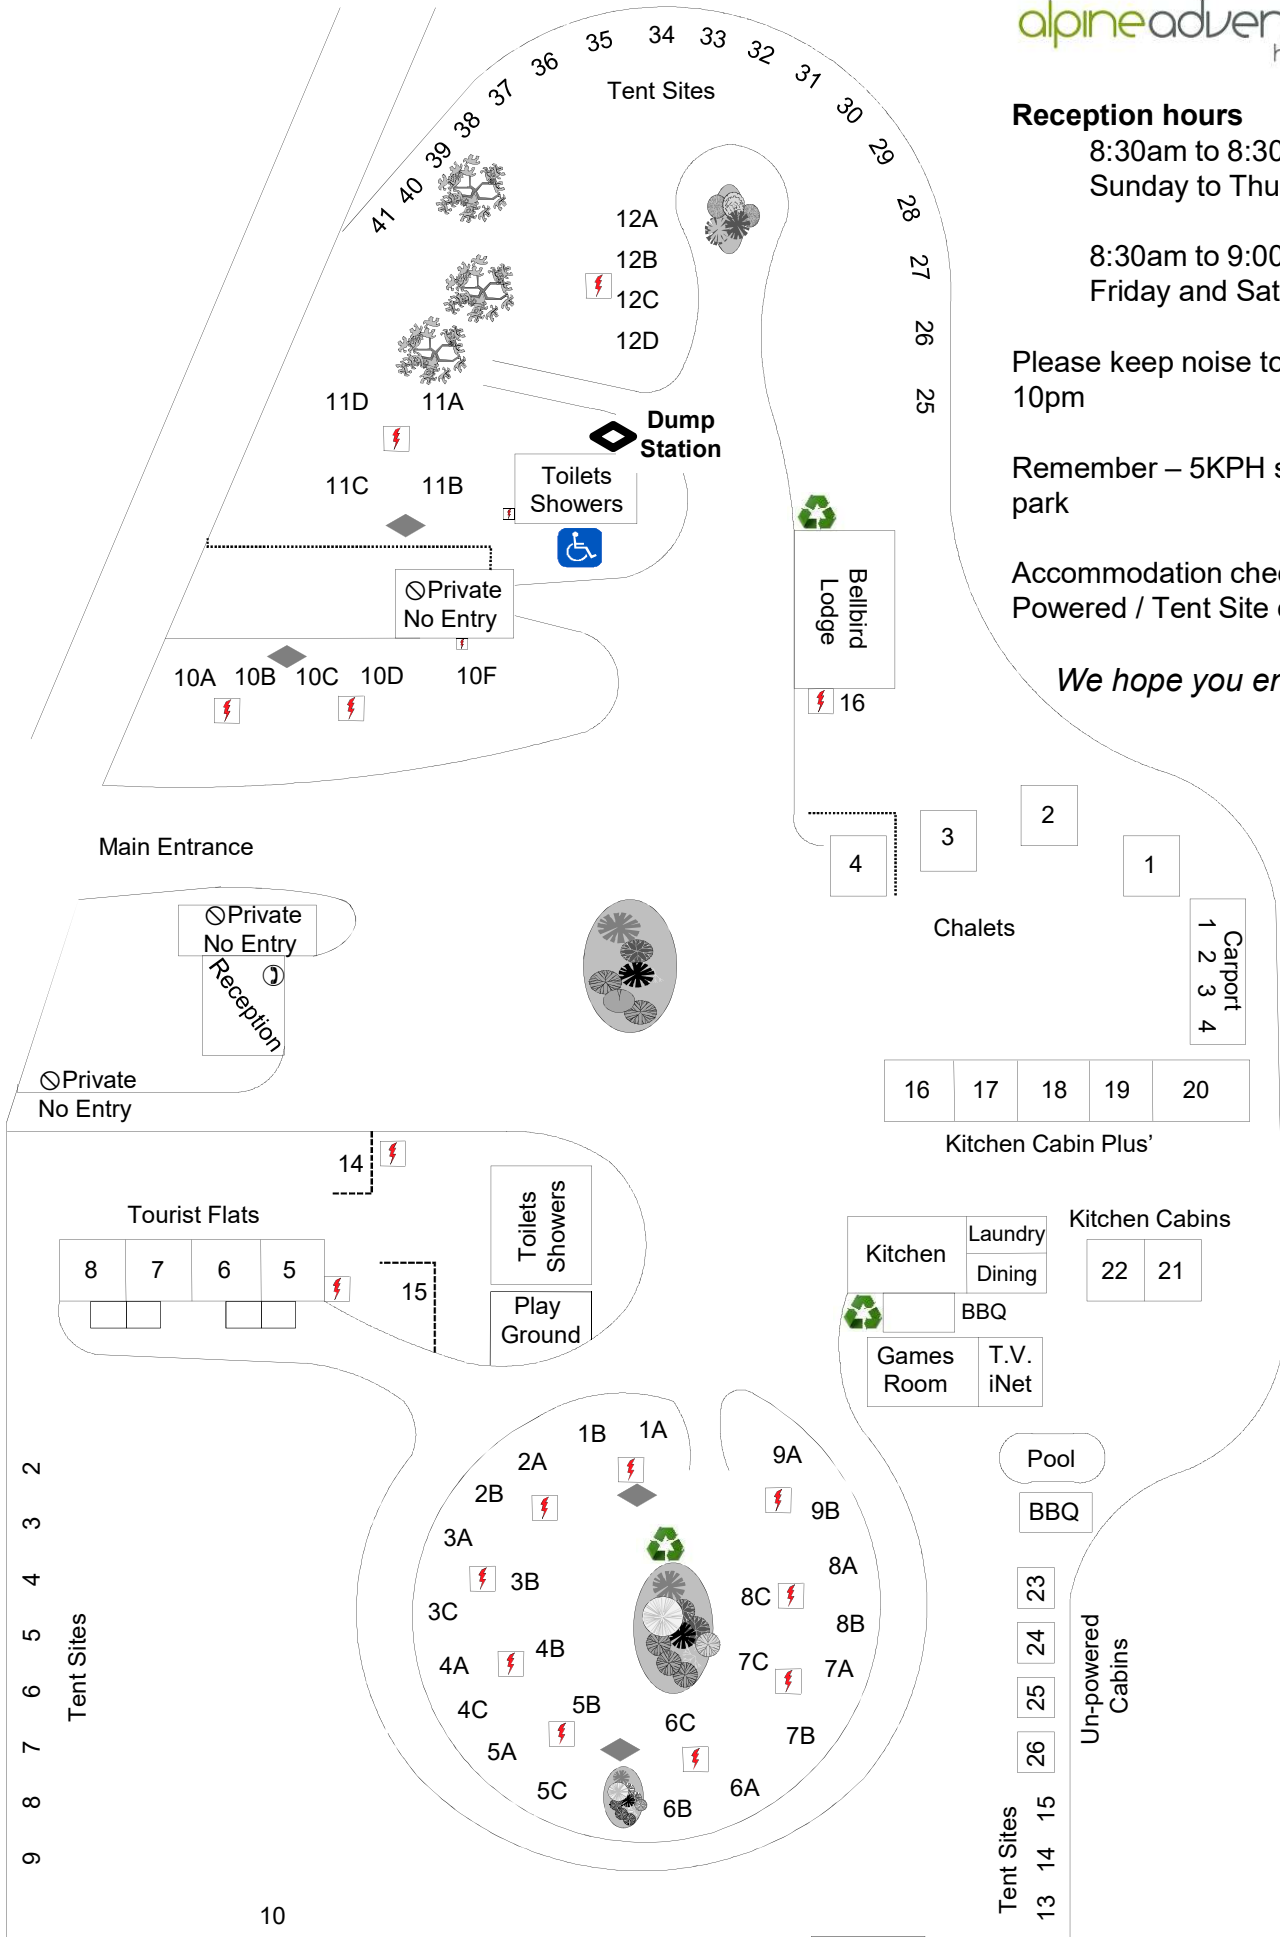

Reception hours

8:30am to 8:30pm
Sunday to Thursday

8:30am to 9:00pm
Friday and Saturday

Please keep noise to a minimum after 10pm

Remember – 5KPH speed limit in the park

Accommodation checkout is 10am
Powered / Tent Site checkout 11am

We hope you enjoy your stay!